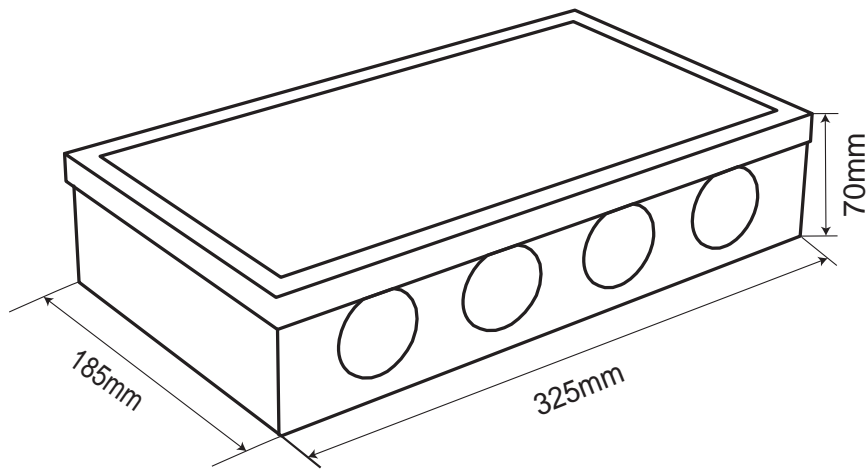

## DEKOLITE EMERGENCY GUIDANCE FIXTURE

MODEL CODE	LIGHTING STYLE	MOUNTING STYLE	LAMP	LIGHT FACE	DURATION (minute)	DIMENSIONS (W-L-H)mm	WEIGHT	IP CLASS	ISOLATION CLASS	OPERATION TEMP	POWER CONSUMPTION	OPERATING VOLTAGE
AE-3111	Emergency Light	Wall Mount	8 wat	Single Face	Emergency 60 m.	70x325x185mm	1,60kg	40	I	-16/+45°	3w	220-240
AE-3112	Emergency Light	Wall Mount	8 wat	Single Face	Emergency 120 m.	70x325x185mm	1,60kg	40	I	-16/+45°	3w	220-240
AE-3113	Emergency Light	Wall Mount	8 wat	Single Face	Emergency 180 m.	70x325x185mm	1,60kg	40	I	-16/+45°	3w	220-240
AE-3211	Combined m.	Wall Mount	2x8 wat	Single Face	Emergency 60 m.	70x325x185mm	1,95kg	40	I	-16/+45°	11w	220-240
AE-3212	Combined m.	Wall Mount	2x8 wat	Single Face	Emergency 120 m.	70x325x185mm	1,95kg	40	I	-16/+45°	11w	220-240
AE-3213	Combined m.	Wall Mount	2x8 wat	Single Face	Emergency 180 m.	70x325x185mm	1,95kg	40	I	-16/+45°	11w	220-240
AE-3113-L	Emergency Light	Wall Mount	20xF LED	Single Face	Emergency 180 m.	70x325x185mm	1,30kg	40	I	-16/+45°	1w	220-240
AE-3213-L	Maintained	Wall Mount	20xF LED	Single Face	Emergency 180 m.	70x325x185mm	1,40kg	40	I	-16/+45°	2w	220-240
AE-3010	Mains Light	Wall Mount	8 wat	Single Face	—	70x325x185mm	1,60kg	40	I	-16/+45°	8w	220-240

## DIMENSIONS

**Visible Distance**  
32 meter