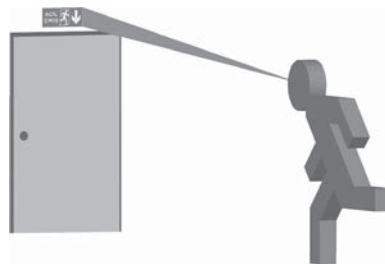

DEKOLITE EMERGENCY GUIDANCE FIXTURE

MODEL CODE	LIGHTING STYLE	MOUNTING STYLE	LAMP	LIGHT FACE	DURATION (minute)	DIMENSIONS (W-L-H)mm	WEIGHT	IP CLASS	ISOLATION CLASS	OPERATION TEMP	POWER CONSUMPTION	OPERATING VOLTAGE
AE-3111	Emergency Light	Wall Mount	8 wat	Single Face	Emergency 60 m.	70x325x185mm	1,60kg	40	I	-16/+45°	3w	220-240
AE-3112	Emergency Light	Wall Mount	8 wat	Single Face	Emergency 120 m.	70x325x185mm	1,60kg	40	I	-16/+45°	3w	220-240
AE-3113	Emergency Light	Wall Mount	8 wat	Single Face	Emergency 180 m.	70x325x185mm	1,60kg	40	I	-16/+45°	3w	220-240
AE-3211	Combined m.	Wall Mount	2x8 wat	Single Face	Emergency 60 m.	70x325x185mm	1,95kg	40	I	-16/+45°	11w	220-240
AE-3212	Combined m.	Wall Mount	2x8 wat	Single Face	Emergency 120 m.	70x325x185mm	1,95kg	40	I	-16/+45°	11w	220-240
AE-3213	Combined m.	Wall Mount	2x8 wat	Single Face	Emergency 180 m.	70x325x185mm	1,95kg	40	I	-16/+45°	11w	220-240
AE-3113-L	Emergency Light	Wall Mount	20xF LED	Single Face	Emergency 180 m.	70x325x185mm	1,30kg	40	I	-16/+45°	1w	220-240
AE-3213-L	Maintained	Wall Mount	20xF LED	Single Face	Emergency 180 m.	70x325x185mm	1,40kg	40	I	-16/+45°	2w	220-240
AE-3010	Mains Light	Wall Mount	8 wat	Single Face	—	70x325x185mm	1,60kg	40	I	-16/+45°	8w	220-240

DIMENSIONS

Visible Distance
32 meter