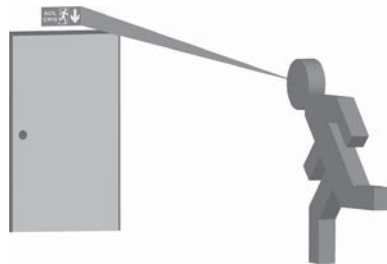

DEKOLITE DOUBLE SIDE EMERGENCY GUIDANCE FIXTURE

MODEL CODE	LIGHTING STYLE	MOUNTING STYLE	LAMP	LIGHT FACE	DURATION (minute)	DIMENSIONS (W-L-H)mm	WEIGHT	IP CLASS	ISOLATION CLASS	OPERATION TEMP	POWER CONSUMPTION	OPERATING VOLTAGE
AE 3121	Emergency Light	Ceiling Mount	8 wat	Double Face	Emergency 60 m.	75x320x165mm	1,60kg	40	I	-16/+45°	3w	220-240
AE 3122	Emergency Light	Ceiling Mount	8 wat	Double Face	Emergency 120 m.	75x320x165mm	1,60kg	40	I	-16/+45°	3w	220-240
AE-3123	Emergency Light	Ceiling Mount	8 wat	Double Face	Emergency 180 m.	75x320x165mm	1,60kg	40	I	-16/+45°	3w	220-240
AE-3221	Combined m.	Ceiling Mount	2x8 wat	Double Face	Emergency 60 m.	75x320x165mm	2,00kg	40	I	-16/+45°	11w	220-240
AE-3222	Combined m.	Ceiling Mount	2x8 wat	Double Face	Emergency 120 m.	75x320x165mm	2,00kg	40	I	-16/+45°	11w	220-240
AE-3223	Combined m.	Ceiling Mount	2x8 wat	Double Face	Emergency 180 m.	75x320x165mm	2,00kg	40	I	-16/+45°	11w	220-240
AE-3123-L	Emergency Light	Ceiling Mount	20xF LED	Double Face	Emergency 180 m.	75x320x165mm	1,35kg	40	I	-16/+45°	1w	220-240
AE-3223-L	Maintained	Ceiling Mount	20xF LED	Double Face	Emergency 180 m.	75x320x165mm	1,50kg	40	I	-16/+45°	2w	220-240
AE-3020	Mains Light	Ceiling Mount	8 wat	Double Face	—	75x320x165mm	1,60kg	40	I	-16/+45°	8w	220-240

DIMENSIONS

Visible Distance
28 meter