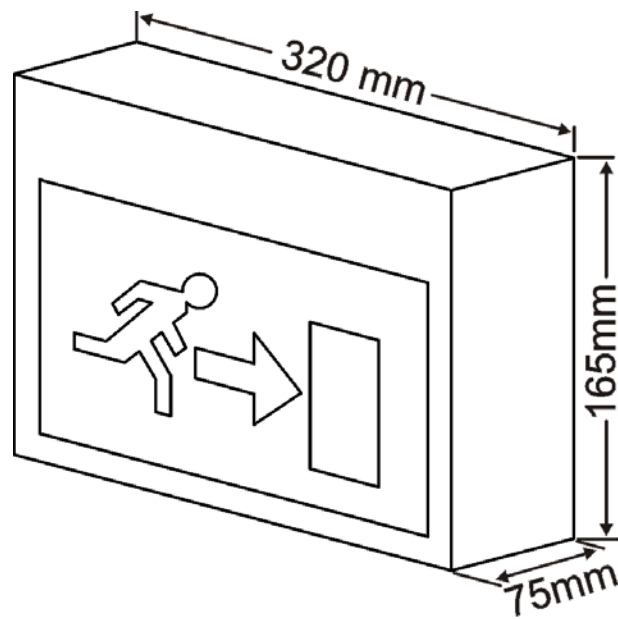

## DEKOLITE DOUBLE SIDE EMERGENCY GUIDANCE FIXTURE

MODEL CODE	LIGHTING STYLE	MOUNTING STYLE	LAMP	LIGHT FACE	DURATION (minute)	DIMENSIONS (W-L-H)mm	WEIGHT	IP CLASS	ISOLATION CLASS	OPERATION TEMP	POWER CONSUMPTION	OPERATING VOLTAGE
AE 3121	Emergency Light	Ceiling Mount	8 wat	Double Face	Emergency 60 m.	75x320x165mm	1,60kg	40	I	-16/+45°	3w	220-240
AE 3122	Emergency Light	Ceiling Mount	8 wat	Double Face	Emergency 120 m.	75x320x165mm	1,60kg	40	I	-16/+45°	3w	220-240
AE-3123	Emergency Light	Ceiling Mount	8 wat	Double Face	Emergency 180 m.	75x320x165mm	1,60kg	40	I	-16/+45°	3w	220-240
AE-3221	Combined m.	Ceiling Mount	2x8 wat	Double Face	Emergency 60 m.	75x320x165mm	2,00kg	40	I	-16/+45°	11w	220-240
AE-3222	Combined m.	Ceiling Mount	2x8 wat	Double Face	Emergency 120 m.	75x320x165mm	2,00kg	40	I	-16/+45°	11w	220-240
AE-3223	Combined m.	Ceiling Mount	2x8 wat	Double Face	Emergency 180 m.	75x320x165mm	2,00kg	40	I	-16/+45°	11w	220-240
AE-3123-L	Emergency Light	Ceiling Mount	20xF LED	Double Face	Emergency 180 m.	75x320x165mm	1,35kg	40	I	-16/+45°	1w	220-240
AE-3223-L	Maintained	Ceiling Mount	20xF LED	Double Face	Emergency 180 m.	75x320x165mm	1,50kg	40	I	-16/+45°	2w	220-240
AE-3020	Mains Light	Ceiling Mount	8 wat	Double Face	—	75x320x165mm	1,60kg	40	I	-16/+45°	8w	220-240

## DIMENSIONS

**Visible Distance**  
28 meter