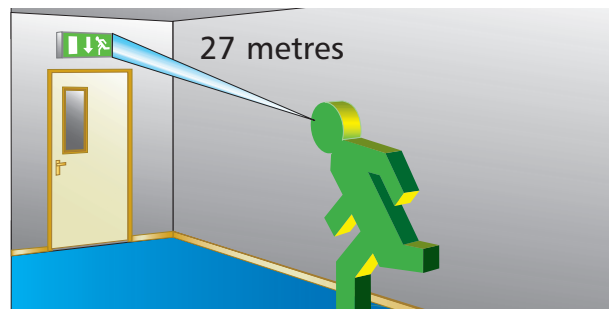

MAXIMUM VIEWING DISTANCE

CATALOGUE NUMBERS

System Mode	White Finish	Chrome Finish	Gold Finish	Weight (kg)
Safe Edge luminaire - order legend panel separately				
Maintained	SED	SEDCH	SEDGD	1.80
Intellem Self-Check - Maintained	SEDIS	SEDCHIS	SEDGDIS	1.80
CeaGuard slave	SED230CG	SED230CGCH	SED230CGGD	1.60
24V AC/DC Central system slave	SED24	SED24CH	SED24GD	1.60
50V AC/DC Central system slave	SED50	SED50CH	SED50GD	1.60
110V AC/DC Central system slave	SED110	SED110CH	SED110GD	1.60
230V AC Static inverter system slave	SEDS230	SEDS230CH	SEDS230GD	1.60
Description	Pictogram	Cat. No.	Weight (kg)	
Legend panel				
Single sided panel. Down arrow		SEDS	0.45	
Double sided panel. Left and right arrow		SEDIR	0.45	
Double sided panel. Down arrow		SEDDSS	0.45	

Also available with EasiCheck™ automatic testing functionality - see page 199 for system features
Contact our Technical Support and Application department for further details - 01302 303350

EasiCheck™

SAFE EDGE